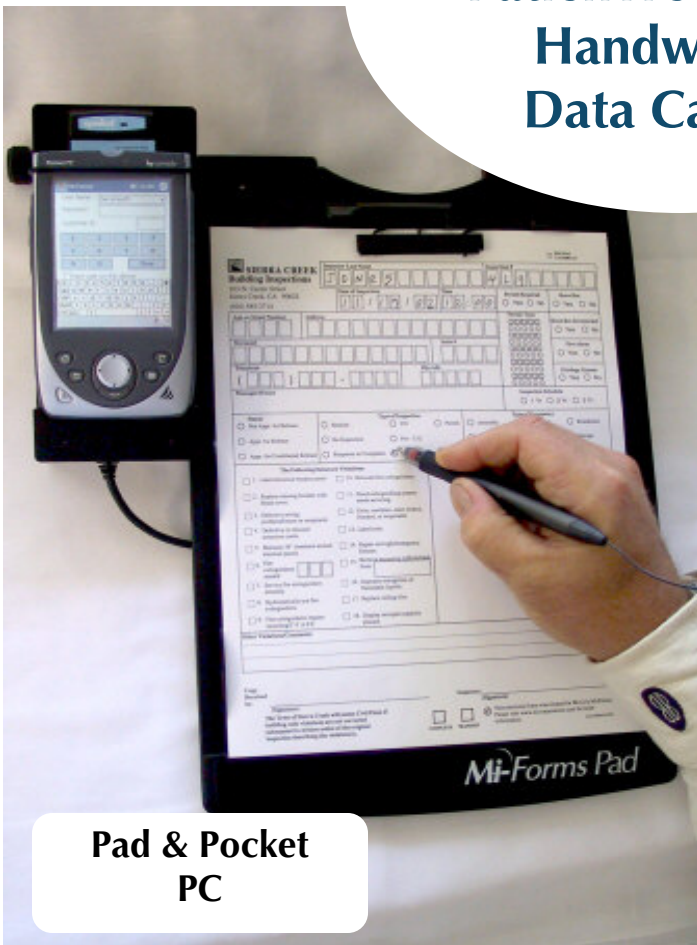

Tablet PC

Digital Pen

  
**PatienTree**  
 PatienTree Mobile  
 Handwriting  
 Data Capture

Pad & Pocket PC

Signature Capture Pads